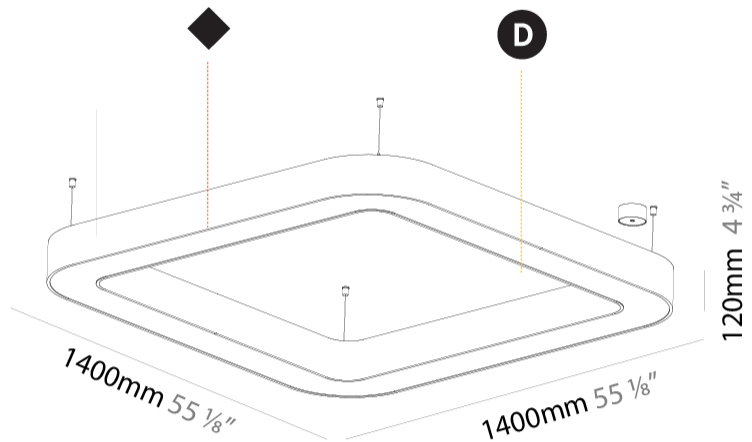

GENERAL

Series: Glorious
Subseries: Glorious Quantum
Brand: Prolight
Division: Architectural
Mounting Type: Suspension
Mounting Location: Ceiling
Subcategory: Ambient

PHYSICAL

Shape: Square
Length (mm): 1400
Length (in): 55 1/8
Width (mm): 1400
Width (in): 55 1/8
Height (mm): 120
Height (in): 4 3/4
Max. Overall Height (mm): 2120
Max. Overall Height (in): 83 7/16
Light Distribution: Direct / Indirect
Weight (kg): 18.463
Weight (lbs): 40.62
Diffuser: PMMA - Opal or Micro-Prism
Fixture Finish: SSR / BKV / CWI / CRY / HAB / LAG / UFT / ITA / RUA / RUR / MIC / FTG / MYG / TWT / LOD / PUS / FRO / FUP / KIA / POP / BLS / SPG / MEY / GOH / GUM / CHC / COM / ABZ / JAG / OBR / MOS / ROR
Fixture Material: Aluminum

ELECTRICAL

Lamp Type: LED (Zhaga Standard)
Input Wattage (W): 120
Total Output Wattage (W): 96 / 76.8 (3500K)
Dimming: Non-Dimming / Phase Dimming (120Vac only) / 0-10V Dimming
Driver Included: Yes
Driver Location: Integrated
Driver Type: Constant Current - 120 / 277Vac
Driver Class: Class 2
Input Voltage (V): 120 - 277
Constant Current (MA): 350 / 800 (3500K)

LED

Color Temperature (°K): 3000 / 3500 / 4000
Max. Delivered Lumen (lm): 7380 / 7644 / 7800 Direct / 5120 / 5556 / 5400 Indirect
CRI: >80 CRI
Efficiency (%): 69.8
Lamp Life (hrs): 50000

OPTICAL

RATINGS AND CERTIFICATIONS

Certified By: Certified for North American Standards
IP rating: IP20